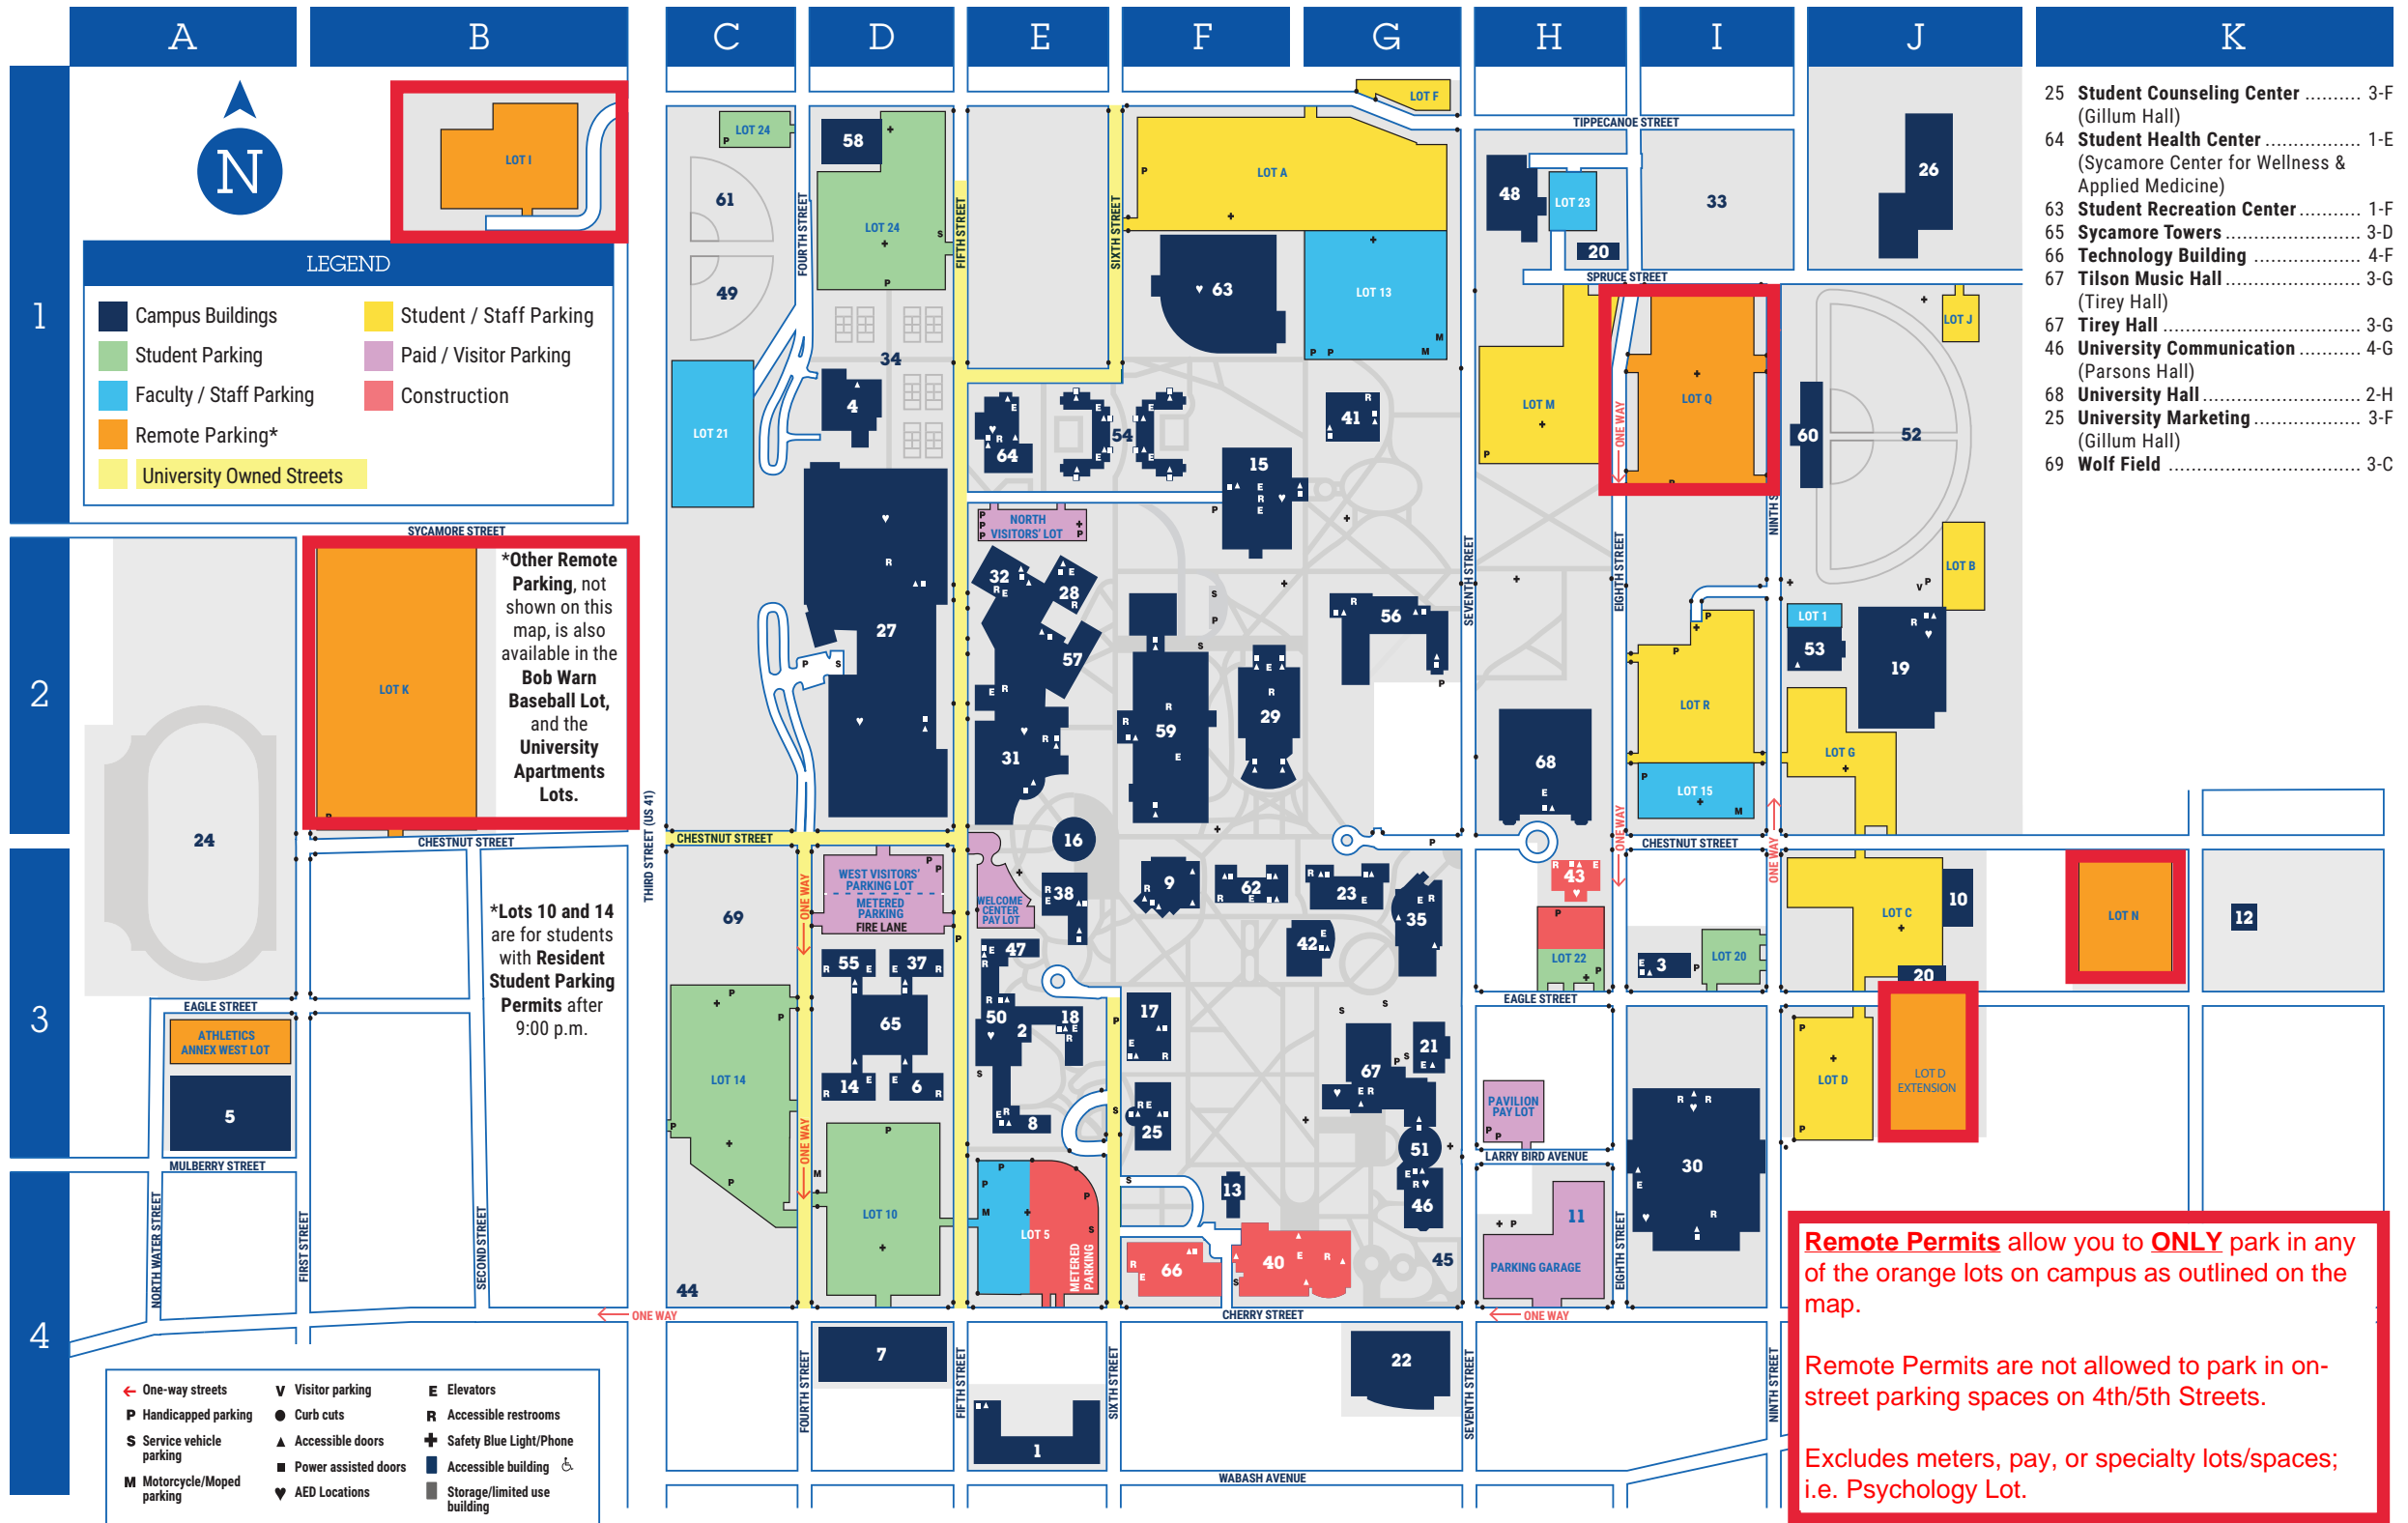

INDIANA STATE UNIVERSITY MAIN CAMPUS

INDIANASTATE.EDU/MAP

BUILDING LIST

1	500 Wabash	4-E
2	Parking Services	3-E
38	Admissions (John W. Moore Welcome Center)	3-E
3	African American Cultural Center	3-I
27	Arena (Health and Human Services Building)	2-D
4	Art Annex	1-D
5	Athletics Annex West	3-A
66	Bailey College of Engineering & Technology (Technology Building)	4-F
68	Bayh College of Education (University Hall)	2-H
6	Blumberg Hall	3-D
7	Bookstore (Barnes & Noble Booksellers)	4-D
8	Burford Hall	3-E
9	Career Center	3-F
42	Center for Student Success (Normal Hall)	3-G
10	Central Chilled Water Plant	3-J
11	Cherry Street Parking Garage	4-H
43	Chestnut Building (Stalker Hall)	3-H
62	College of Arts & Sciences (Stalker Hall)	3-F
27	College of Health & Human Services (Health & Human Services Building)	2-D
31	Commons (Hulman Memorial Student Union)	2-E
12	Community Garden	3-K
13	Condit House	4-F
14	Cromwell Hall	3-D
15	Cunningham Memorial Library	1-F
31	Dede Activity Center (Hulman Memorial Student Union)	2-E
16	Dede Plaza	2-E
17	Dreiser Hall	3-F
34	Duane Klueh Tennis Complex	1-D
18	Erickson Hall	3-E
19	Facilities Management & Purchasing	2-J
20	Facilities Management (Storage Buildings)	1-H, 2-J, 3-J
21	Fairbanks Hall	3-G
22	Federal Hall	4-G
67	Financial Aid (Tirey Hall)	3-G
23	Fine Arts Building	3-G
7	Foundation, Indiana State University	4-D
24	Gibson Track & Field	2-A
25	Gillum Hall	3-F
25	Global Engagement (Jones Hall)	2-E
25	Graduate Studies (John W. Moore Welcome Center)	3-E
26	Grounds Maintenance Building	1-J
27	Health & Human Services Building	2-D
28	Hines Hall	2-E
29	Holmstedt Hall	2-F
47	Honors College (Pickerl Hall)	3-E
30	Hulman Center	3-I
31	Hulman Memorial Student Union	2-E
29	IU School of Medicine—Terre Haute (Holmstedt Hall)	2-F
40	John T. Myers Technology Center	4-F
38	John W. Moore Welcome Center	3-E
33	Jones Hall	2-E
34	Kennedy Field	1-I
37	Landini Center for Performing & Fine Arts	3-G
39	Mills Hall	3-D
40	Multimedia Services	2-F
42	Normal Hall	3-G
44	Oakley Place	4-C
45	Oakley Plaza	4-G
25	Office of Information Technology (Gillum Hall)	3-F
46	Parsons Hall	4-G
47	Pickerl Hall	3-E
48	Power Plant	1-H
49	Price Field	1-C
50	Public Safety (University Police)	3-E
51	Rankin Hall	3-G
52	Recreation East	1-J
53	Recycle Center	2-J
54	Reeve Hall	1-F
18	Residential Life (Erickson Hall)	3-E
55	Rhoads Hall	3-D
56	Root Hall	2-G
57	Sandison Hall	2-E
58	Satellite Chilled Water Plant	1-D
41	Seventh Street Theater	1-G
59	Science Building	2-F
22	Scott College of Business (Federal Hall)	4-G
60	Simmons Student Activity Center	1-J
61	St. John Softball Complex	1-C
62	Stalker Hall	3-F